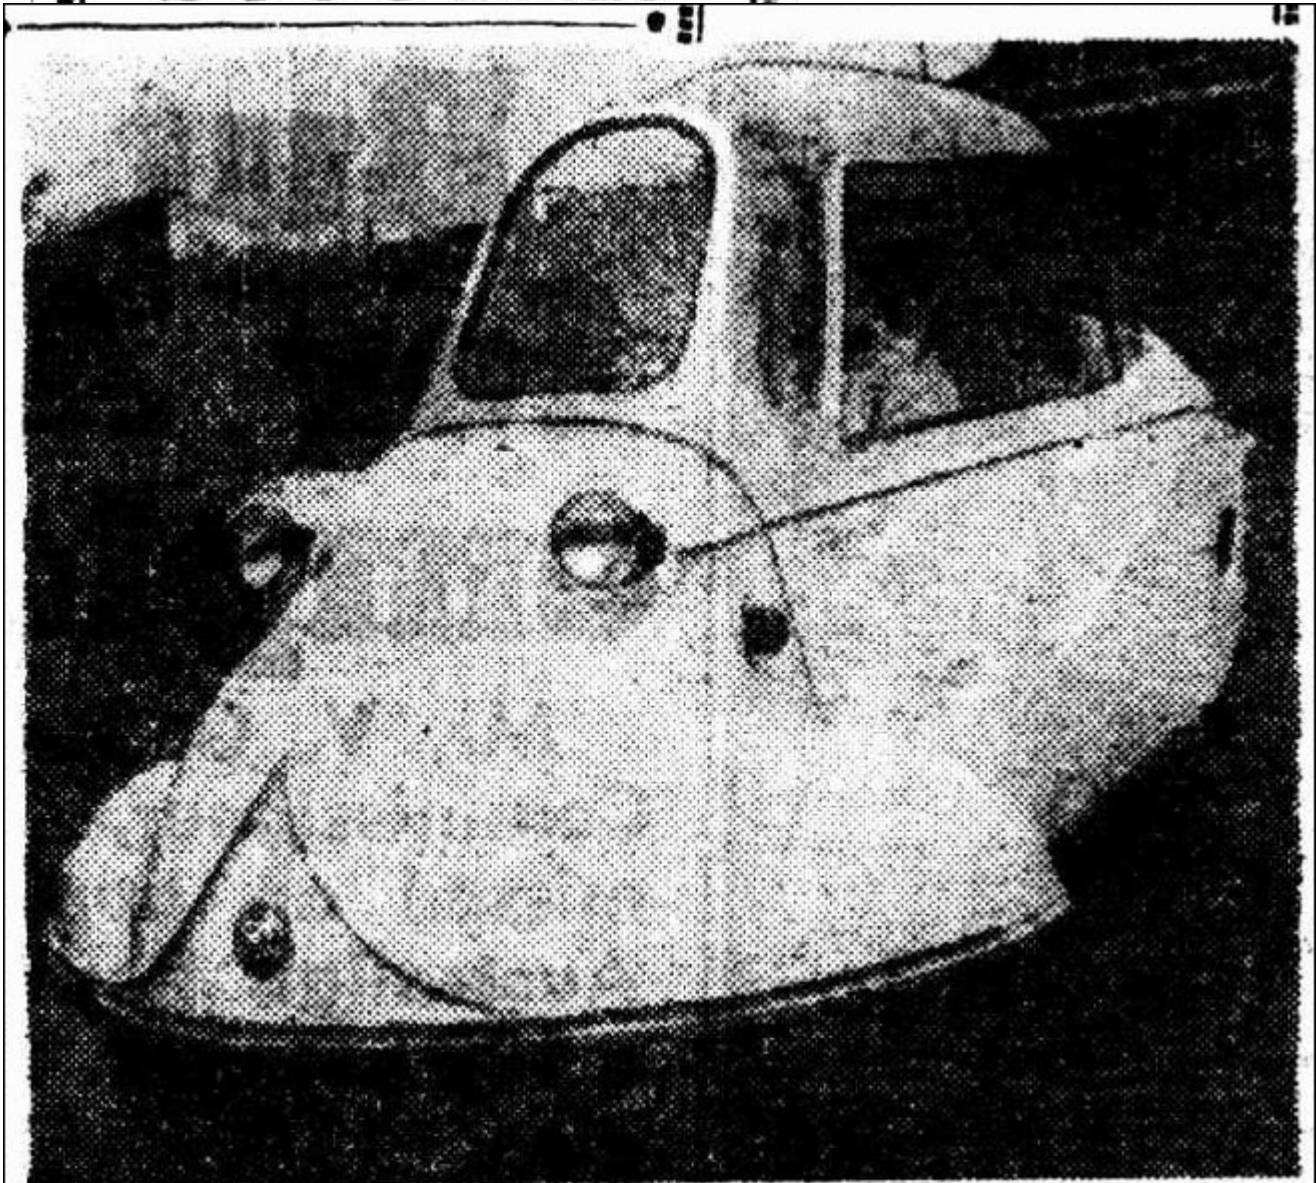

NEW CAR SCOOTER

NOT a flying saucer, but a German three-wheeled car called a "cabin scooter." It has four gears, an automatic clutch, and a maximum speed of about 55 miles an hour.